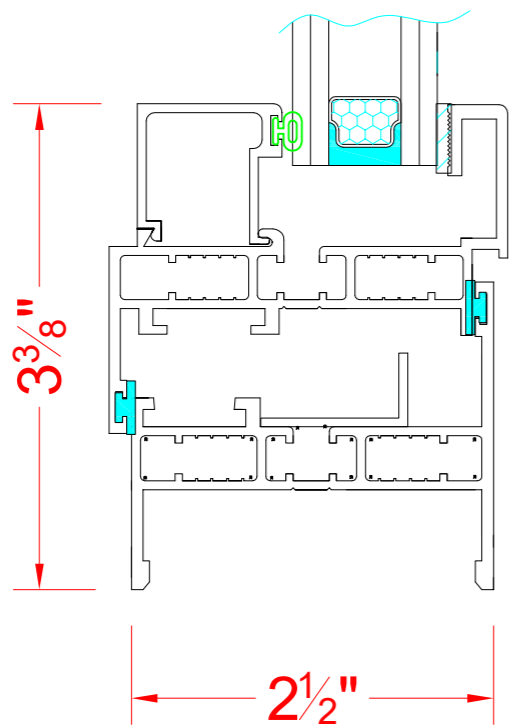

3

4

1

2

Name: Series HP2500 Hopper Window			
Date:	Drawn By: JL	Scale: As Shown	
71E Industry Court, Deer Park 11729 Tel: (631) 940-8188 Fax: (631) 940-8190 Email: salesctwindows@gmail.com ctaluminumnyc.com			