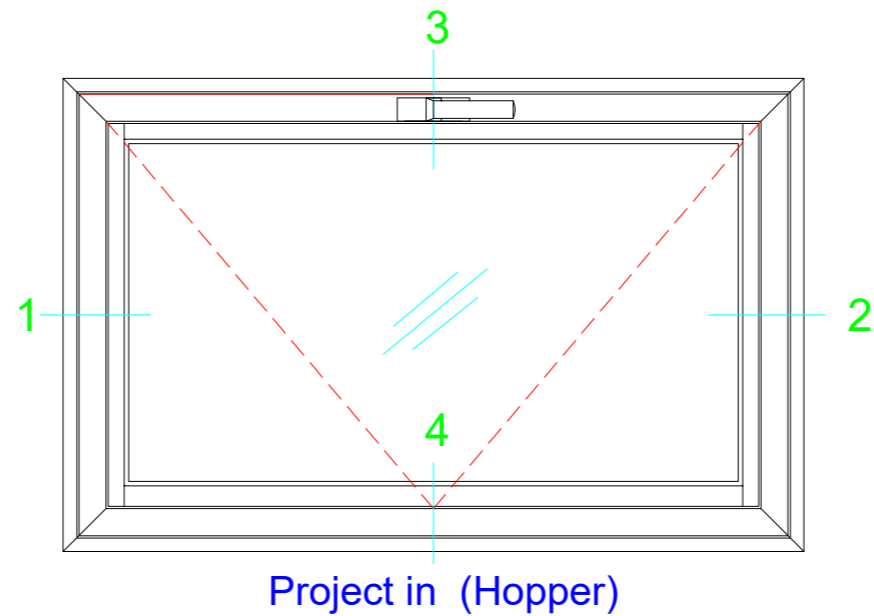

3

4

1

2

Name: Series HP2500 Hopper Window			
Date:	Drawn By: JL	Scale: As Shown	
71E Industry Court, Deer Park 11729 Tel: (631) 940-8188 Fax: (631) 940-8190 Email: salesctwindows@gmail.com ctaluminumnyc.com			