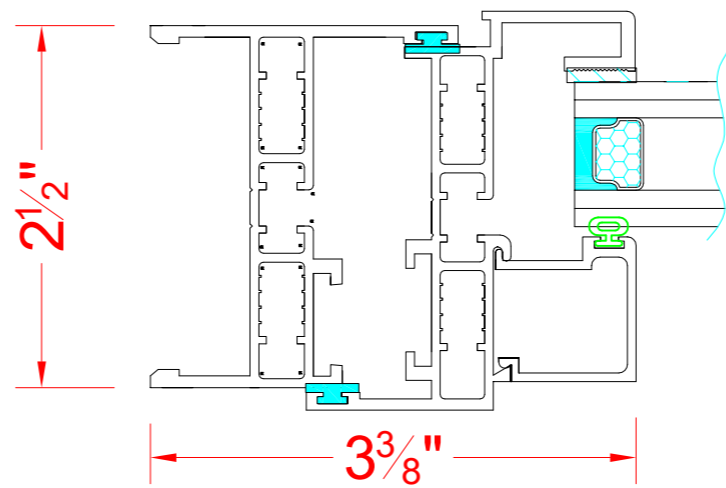

3

4

1

2

Name: Series HP2500 Hopper Window			
Date:	Drawn By: JL	Scale: As Shown	
71E Industry Court, Deer Park 11729 Tel: (631) 940-8188 Fax: (631) 940-8190 Email: salesctwindows@gmail.com ctaluminumnyc.com			