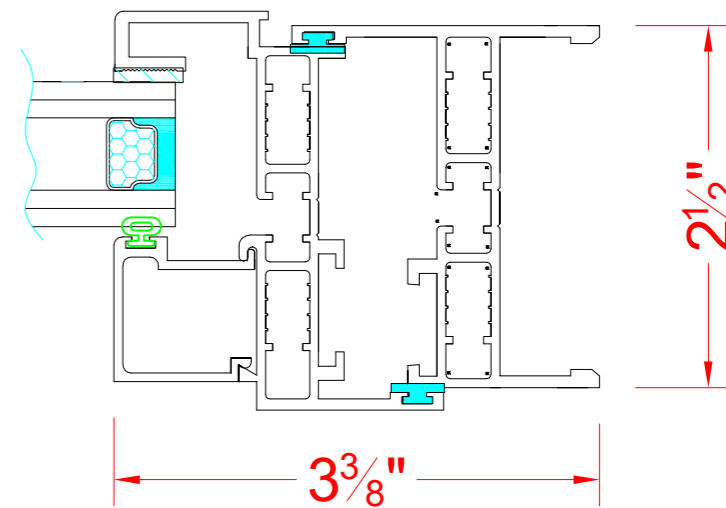

3

4

1

2

Name: Series HP2500 Hopper Window			
Date:	Drawn By: JL	Scale: As Shown	
71E Industry Court, Deer Park 11729 Tel: (631) 940-8188 Fax: (631) 940-8190 Email: salesctwindows@gmail.com ctaluminumnyc.com			